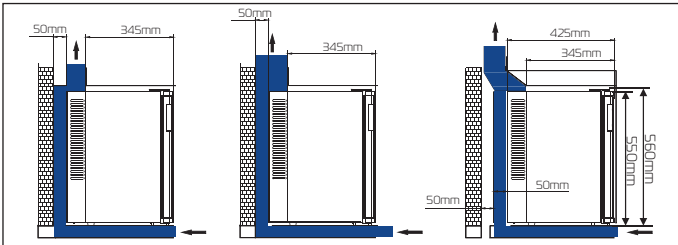

Chesham

35L Minibar Fridge Silent
Thermoelectric (Solid Door)

GUEST ROOM

Chilled Refreshments

Power Switch - Energy Saving in Unoccupied Rooms (OPTIONAL)

Reversible Door

Installation

Chesham

35L Minibar Fridge Silent
Thermoelectric (Solid Door)

- Average Energy Consumption Per Year at an Ambient Temperature of 25°C and a Cooling Temperature of 8°C According to EN 1060/2010
- ErP Level: Class E
- Noise: 22dB (Class A)
- Non-wearing Peltier Thermoelectric
- Fuzzy Logic Control System For Low Energy Consumption
- No Moving Parts - 100% Silent and Vibration Free
- Environmentally Friendly - Ammonia Free
- Height-adjustable & Removable Shelves
- Soft LED Interior Light With Door Sensor
- Automatic Drain Water Evaporation
- OPTIONAL Extra - With Key & Lock and Power On/Off Switch

With Key & Lock
 (OPTIONAL)

Specifications

Product Dimension	385(W) x 455(D) x 485(H)mm
Capacity	35L
Colour	Black / Solid Door
Voltage	100-240V
Power	58W
Heater Power	10W
Refrigeration	R600a
Insulation	Cyclopentane
Certification	UKCA, CE, CB & RoHS Approved
Item Code	EH50929 - EU PLUG EH50926 - UK PLUG EH50941 - WITH KEY & LOCK. EU PLUG EH50942 - WITH KEY & LOCK. UK PLUG EH50943 - WITH ON/OFF SWITCH. EU PLUG EH50944 - WITH ON/OFF SWITCH. UK PLUG EH50925 - WITH ON/OFF SWITCH & KEY & LOCK. EU PLUG EH50930 - WITH ON/OFF SWITCH & KEY & LOCK. UK PLUG