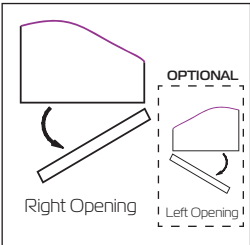

Chesham

35L Minibar Fridge Silent
Thermoelectric (Solid Door)

GUEST ROOM

Chilled Refreshments

Power Switch - Energy Saving in Unoccupied Rooms (OPTIONAL)

Reversible Door

Installation

Chesham

With Key & Lock
 (OPTIONAL)

Specifications

Product Dimension	385(W) x 455(D) x 485(H)mm
Capacity	35L
Colour	Black / Solid Door
Voltage	100-240V
Power	58W
Heater Power	10W
Refrigeration	R600a
Insulation	Cyclopentane
Certification	UKCA, CE, CB & RoHS Approved
Item Code	EH50929 - EU PLUG EH50926 - UK PLUG EH50941 - WITH KEY & LOCK. EU PLUG EH50942 - WITH KEY & LOCK. UK PLUG EH50943 - WITH ON/OFF SWITCH. EU PLUG EH50944 - WITH ON/OFF SWITCH. UK PLUG EH50925 - WITH ON/OFF SWITCH & KEY & LOCK. EU PLUG EH50930 - WITH ON/OFF SWITCH & KEY & LOCK. UK PLUG